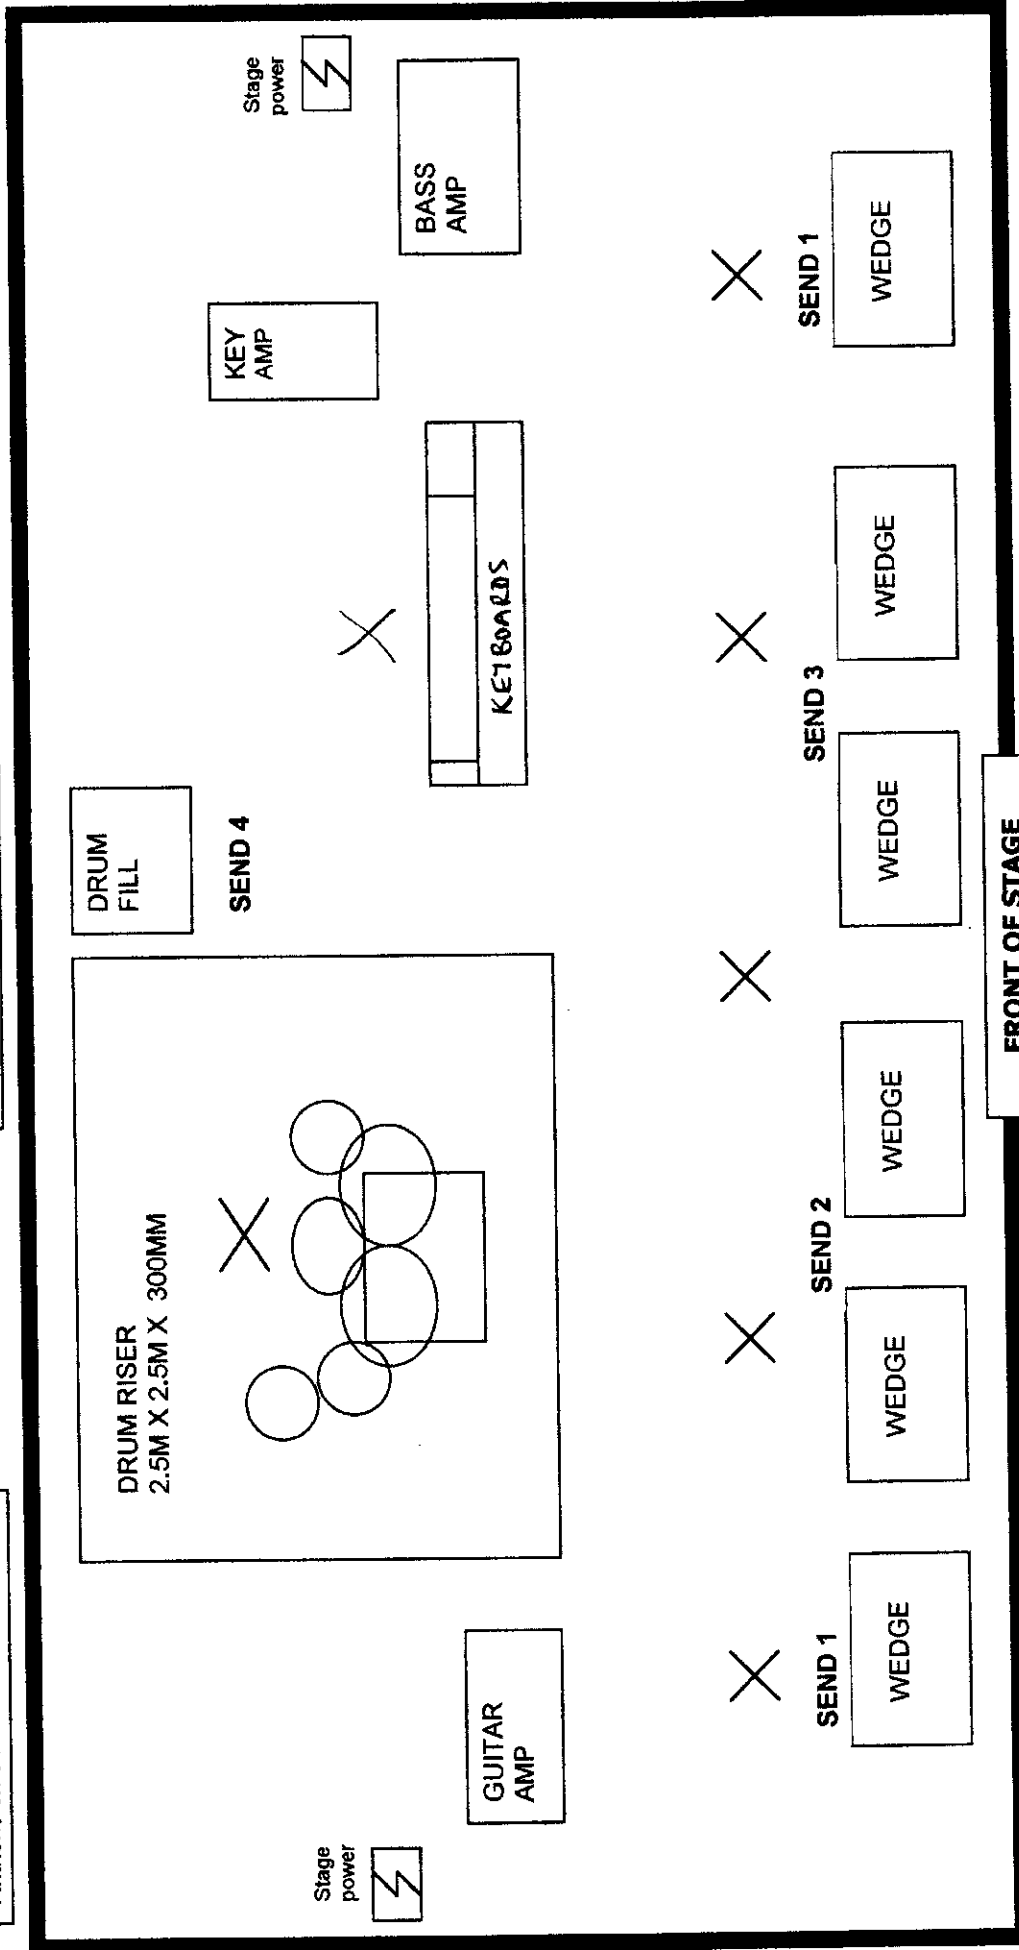

CHUNKY CUSTARD STAGE LAYOUT

For further information please call Anthony on 0418 842292

Latest update : July 2002

FOR 7 PIECE BAND

INSTRUCTIONS:

- 3 MAIN VOCALISTS
- 1 x GUITARIST/VOCALIST
- 1 x BASS PLAYER/VOCALIST
- 1 x KEYBOARD PLAYER
- 1 x DRUMMER/VOCALIST

CHUNKY CUSTARD

STAGE SIZE REQUIRED

: 6MTRS X 5 MTRS X 800MM

DRESSING ROOM IS REQUIRED : 5 MTRS X 5 MTRS APPROX

NEEDS TO BE VERY CLOSE TO STAGE FOR NUMEROUS 1 MINUTE QUICK COSTUME CHANGES : WITH 2 TRESSLE TABLES FULL LENGTH MIRROR & LIGHT